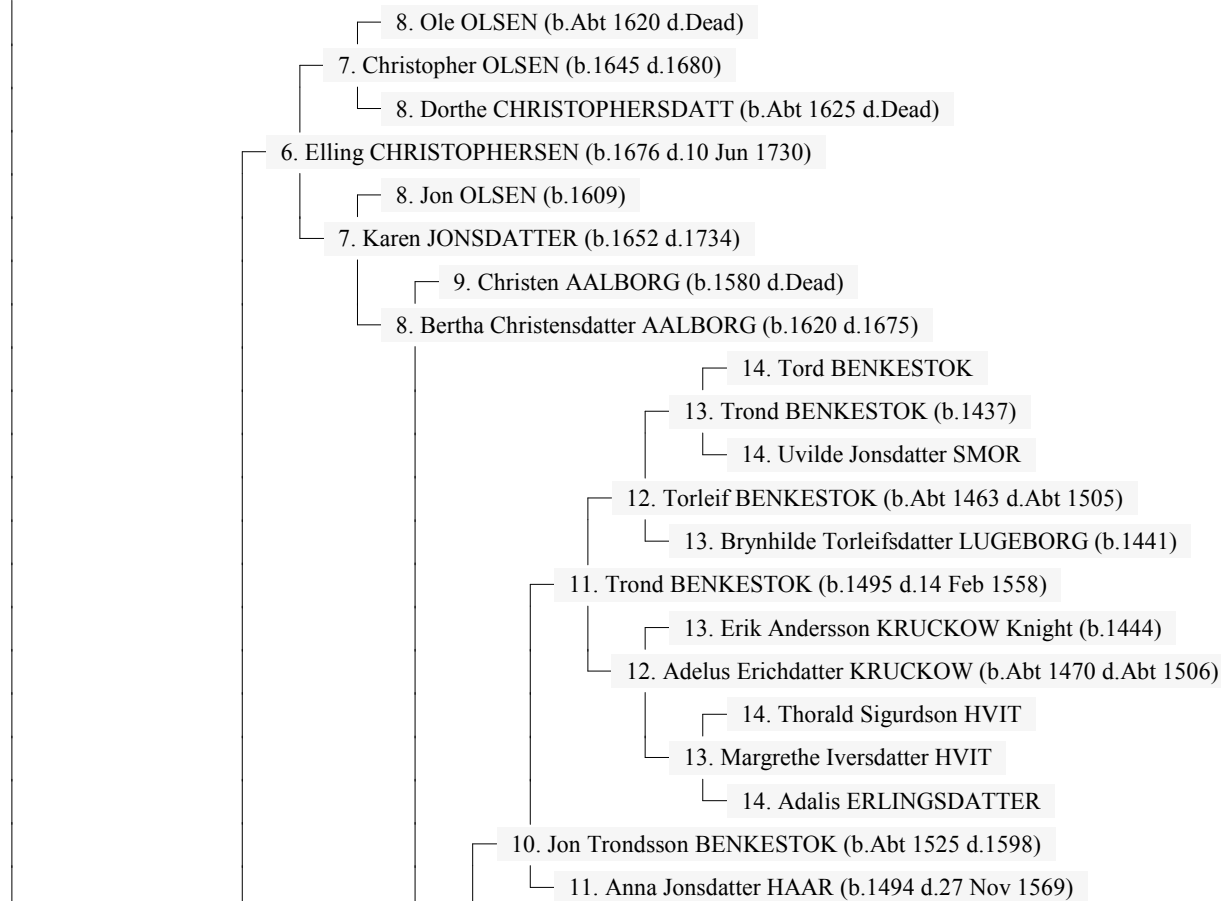

Ancestors of Paul Ingvald PAULSEN

13 Mar 2004

Page 1

1. Paul Ingvald PAULSEN (b.30 May 1882 d.3 Jul 1974)

Ancestors of Paul Ingvald PAULSEN

13 Mar 2004

Page 2

Ancestors of Paul Ingvald PAULSEN