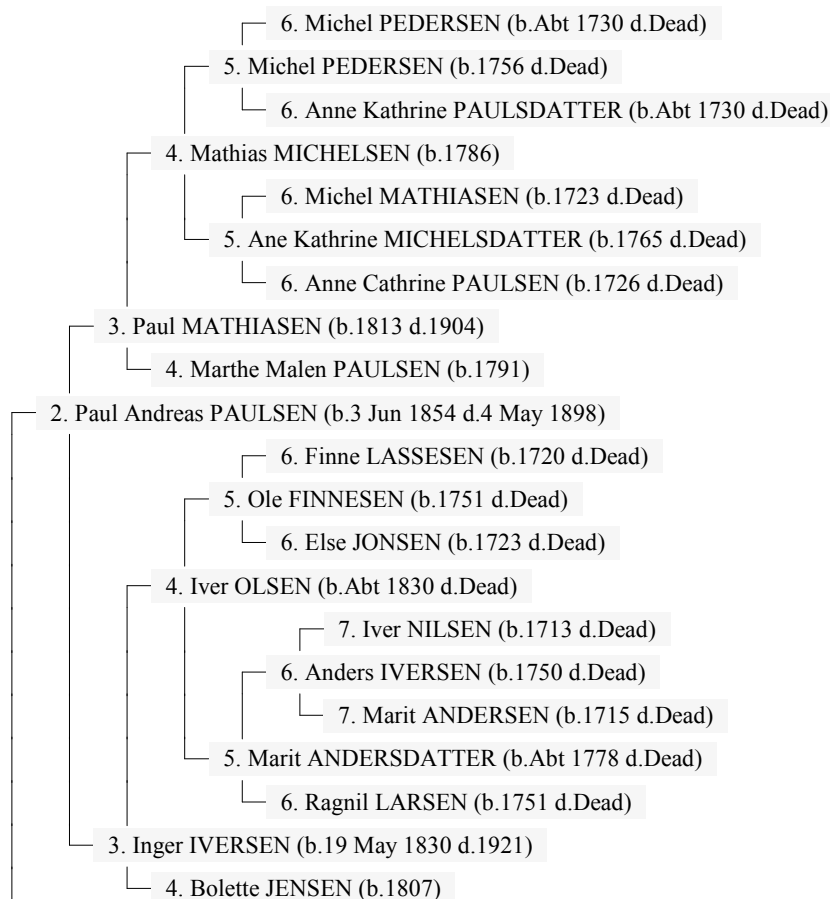

Ancestors of Paul Ingvald PAULSEN

13 Mar 2004

Page 1

1. Paul Ingvald PAULSEN (b.30 May 1882 d.3 Jul 1974)

Ancestors of Paul Ingvald PAULSEN

13 Mar 2004

Page 2

Ancestors of Paul Ingvald PAULSEN