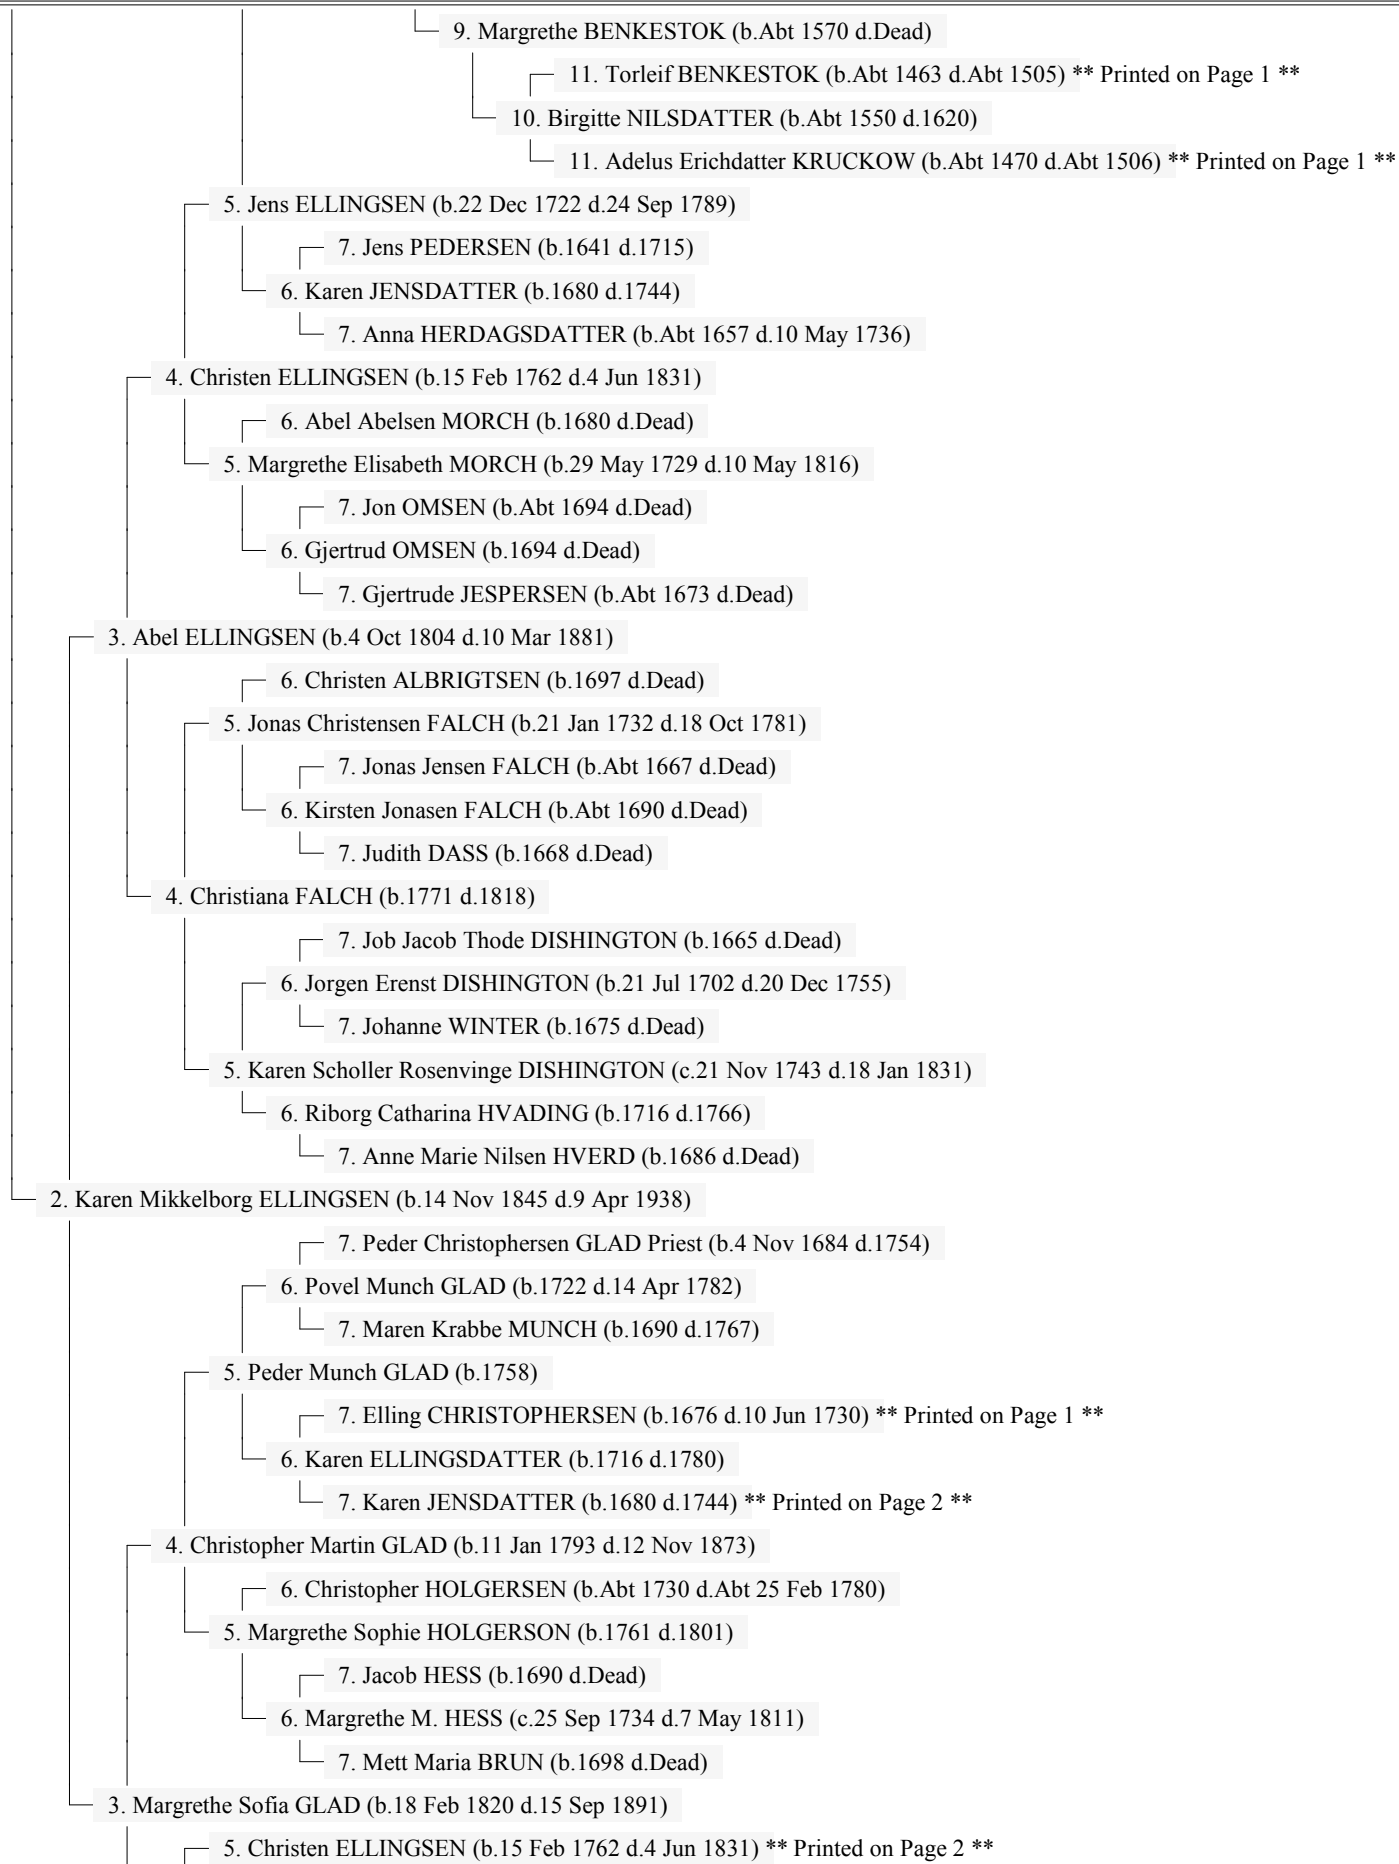

Ancestors of Paul Ingvald PAULSEN

13 Mar 2004

Page 1

1. Paul Ingvald PAULSEN (b.30 May 1882 d.3 Jul 1974)

Ancestors of Paul Ingvald PAULSEN

13 Mar 2004

Page 2

Ancestors of Paul Ingvald PAULSEN