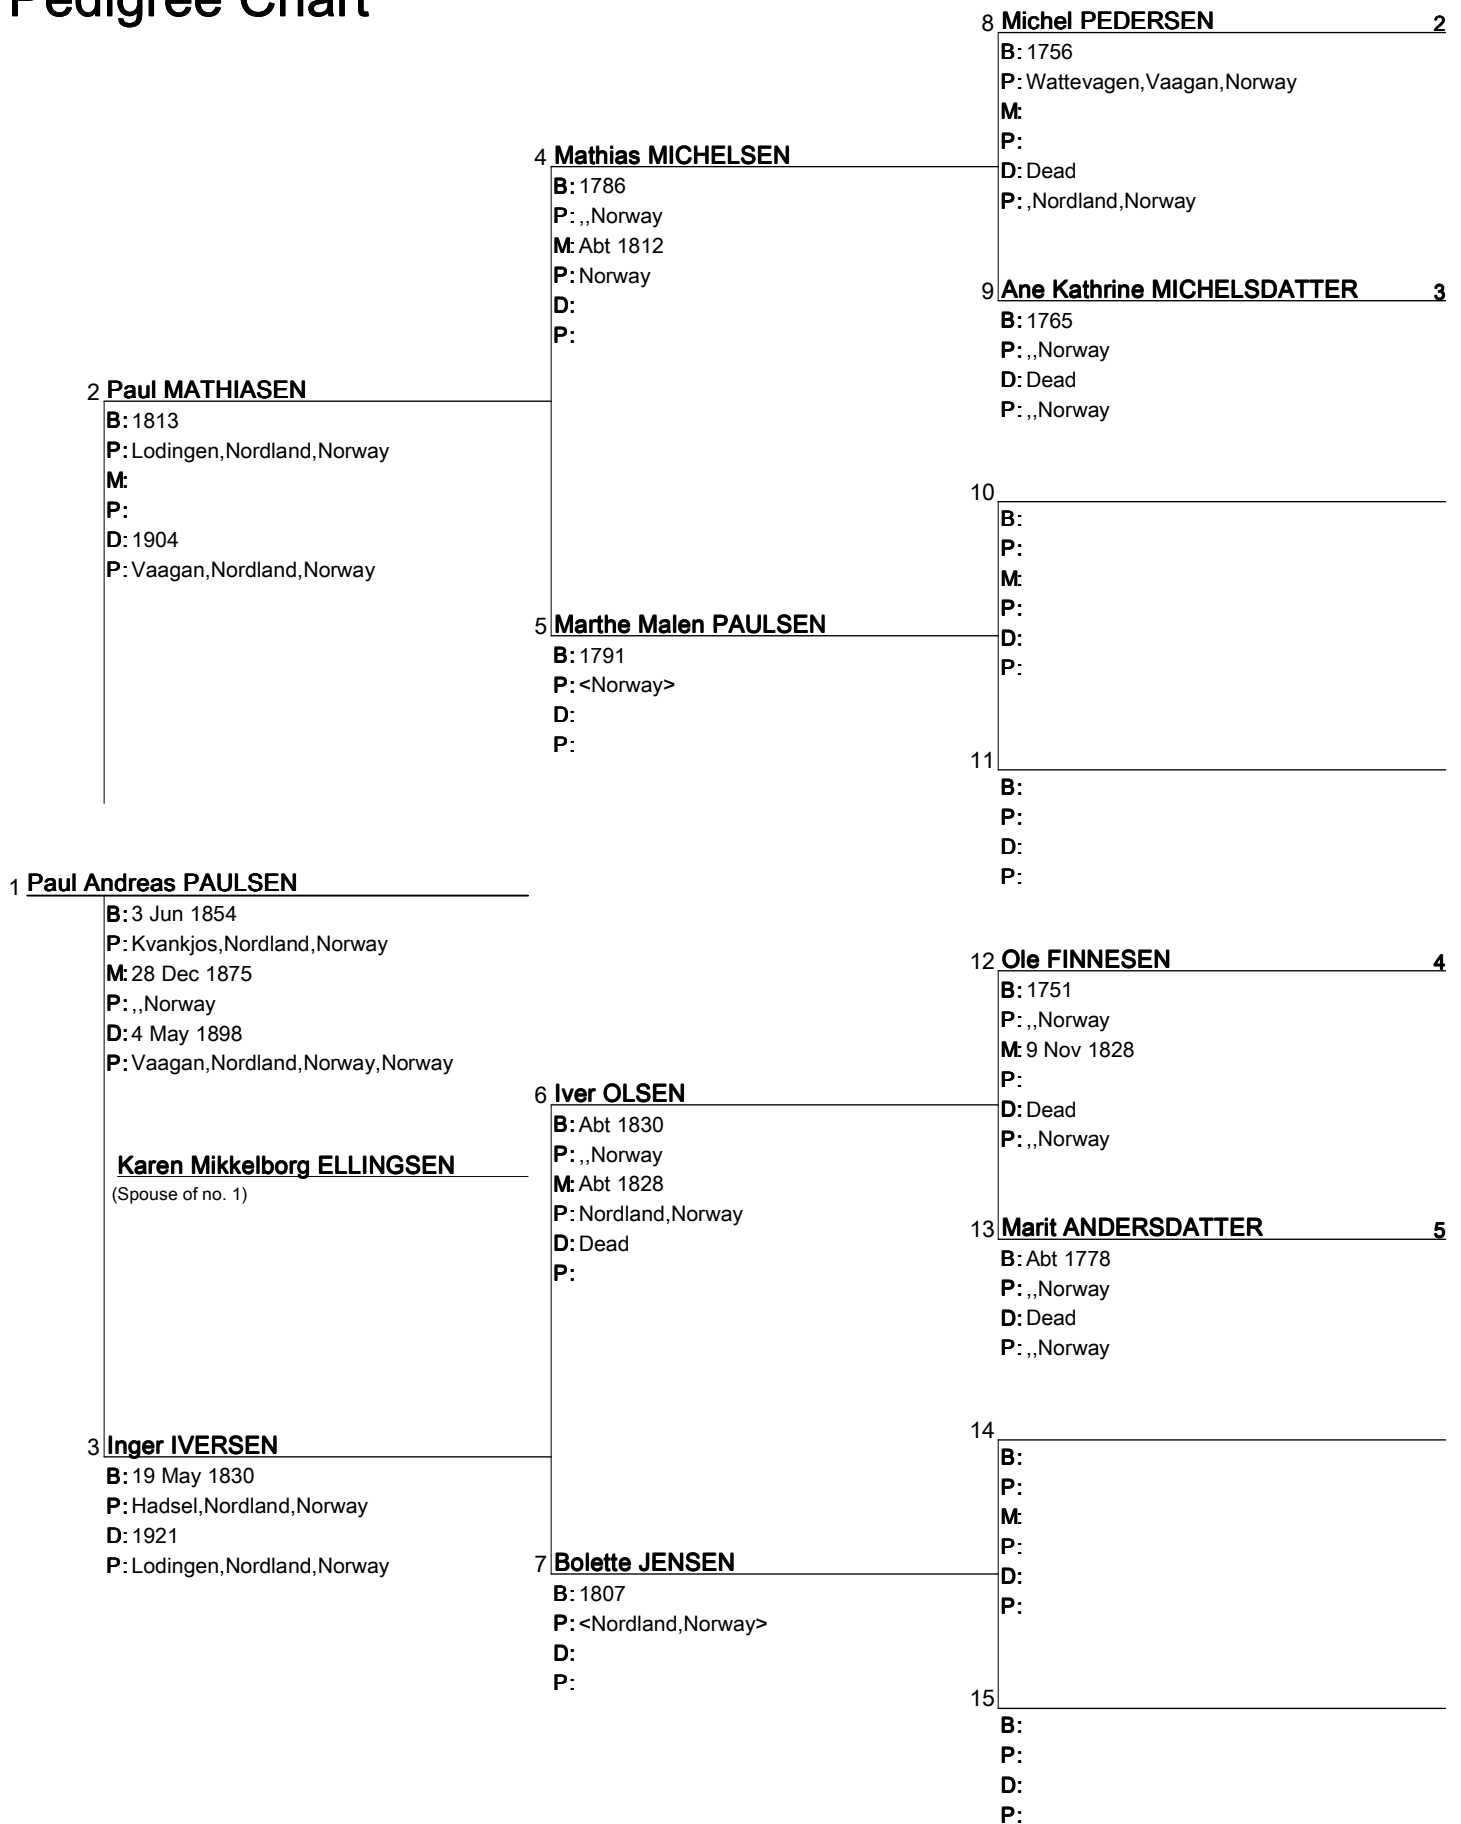

Pedigree Chart

Chart no. 1

Pedigree Chart

Chart no. 2

No. 1 on this chart is the same as no. 8 on chart no. 1

Pedigree Chart

No. 1 on this chart is the same as no. 9 on chart no. 1

2 Michel MATHIASSEN

B: 1723
P: ,,Norway
M: Abt 1760
P: ,,Norway
D: Dead
P: ,,Norway

4

B:
P:
M:
P:
D:
P:

8

B:
P:
M:
P:
D:
P:

9

B:
P:
D:
P:

10