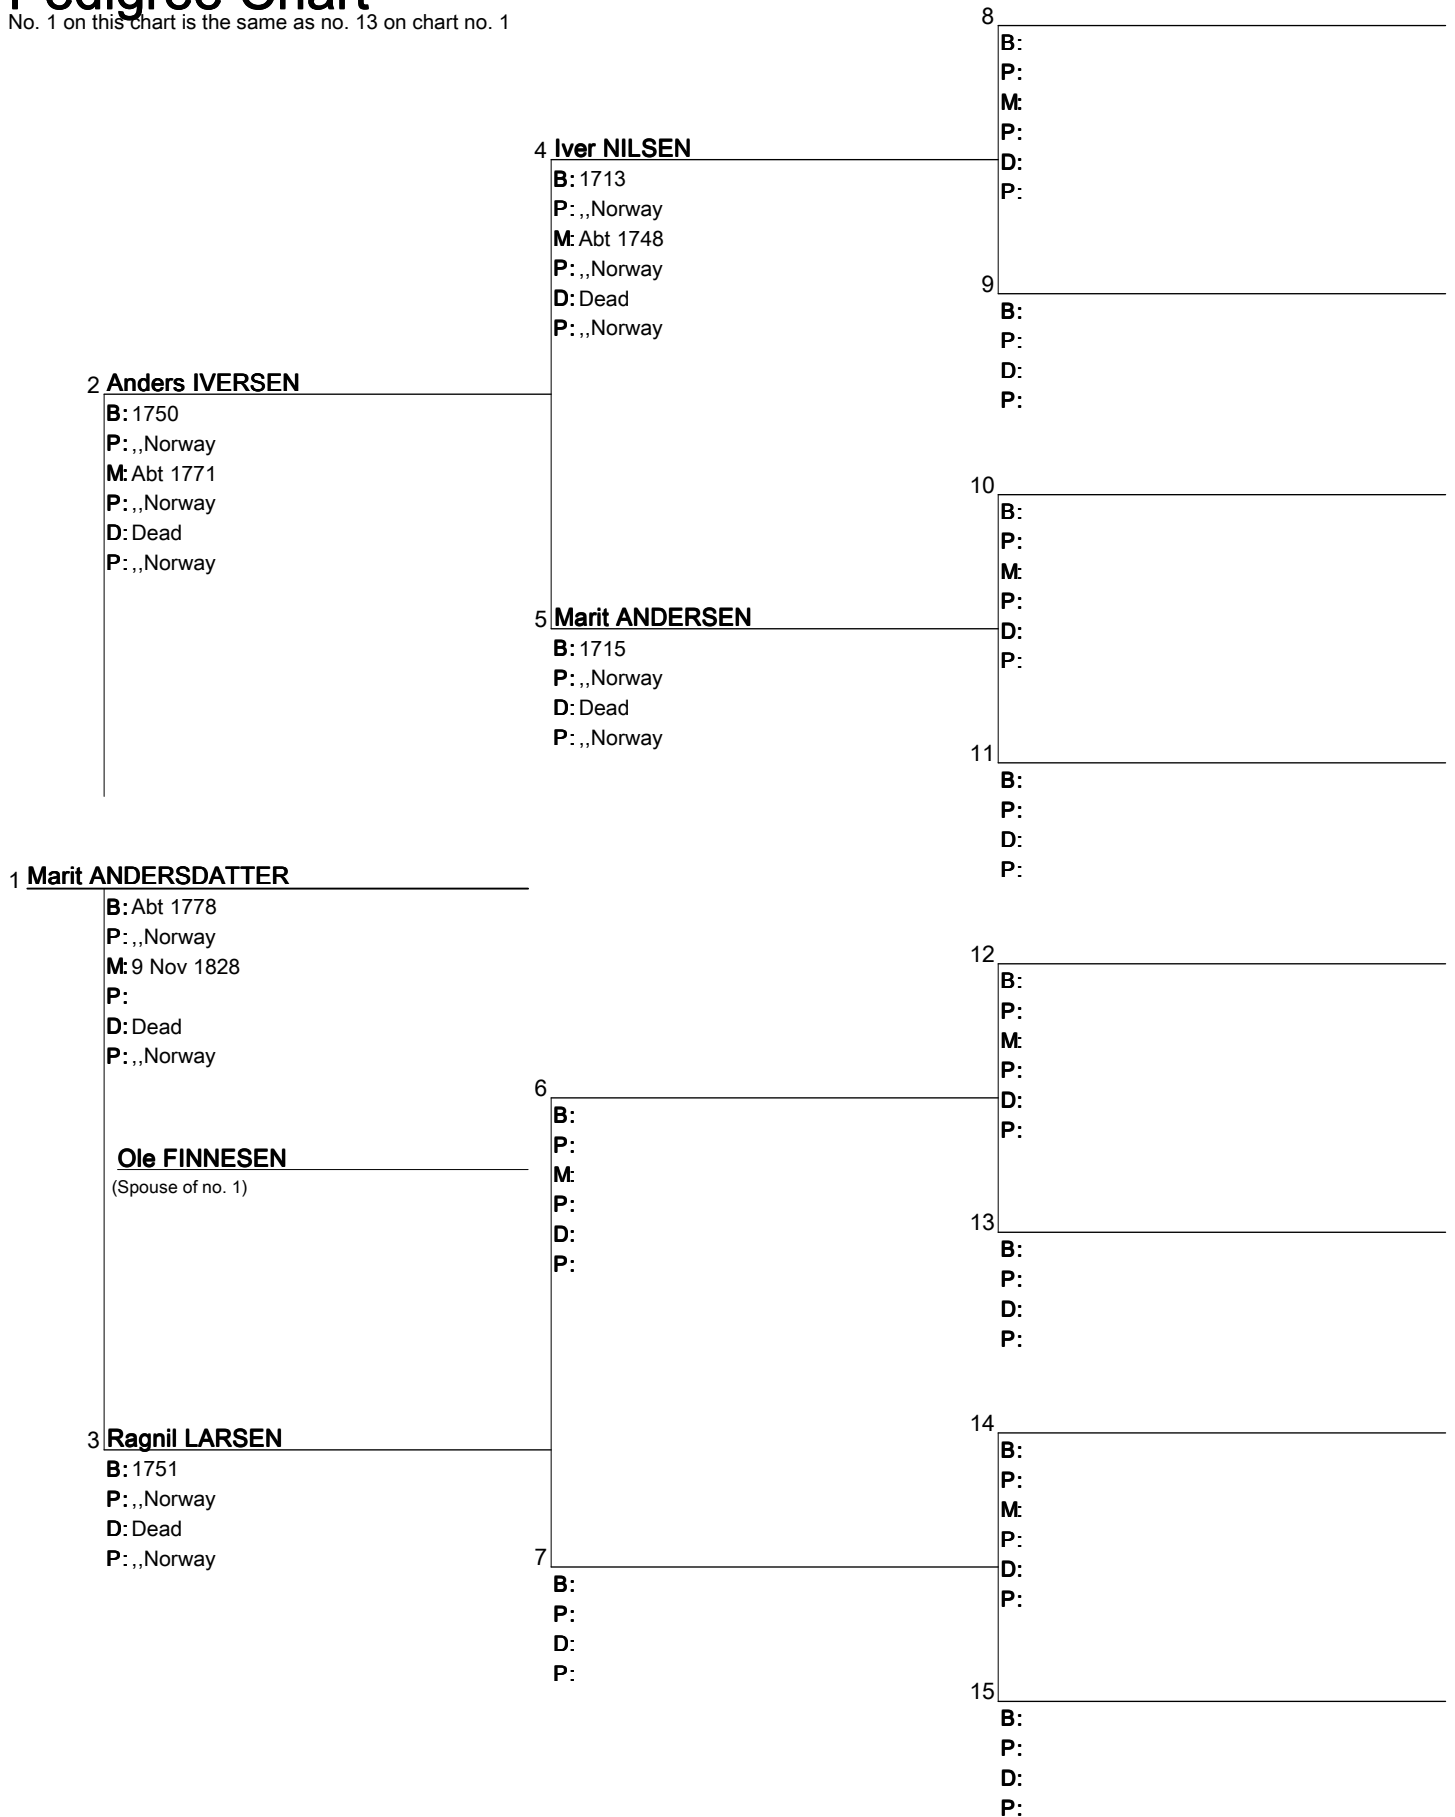

Pedigree Chart

No. 1 on this chart is the same as no. 13 on chart no. 1