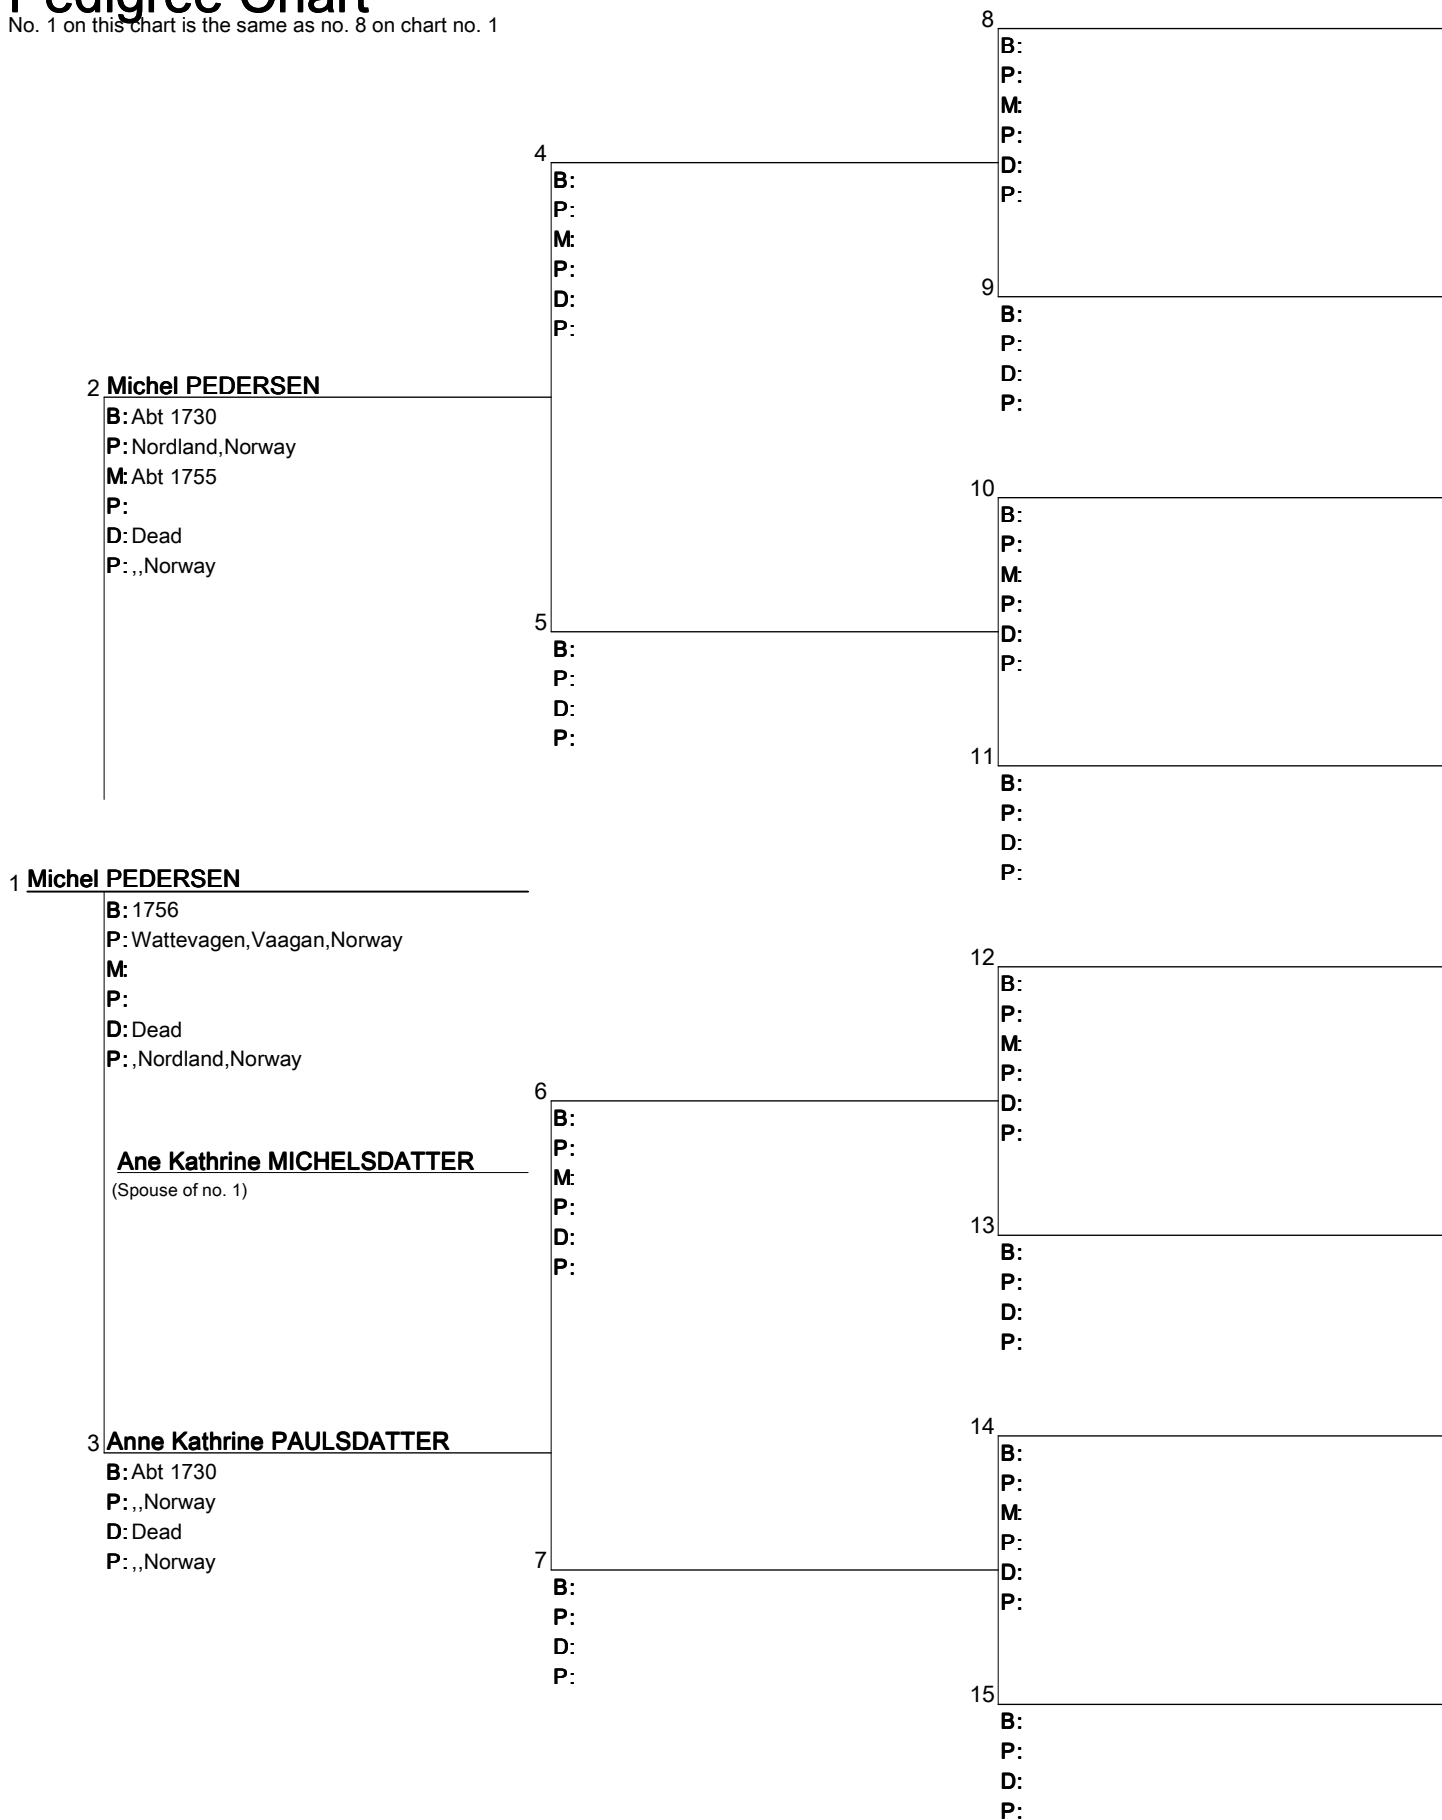

Pedigree Chart

Chart no. 1

Pedigree Chart

Chart no. 2

No. 1 on this chart is the same as no. 8 on chart no. 1

Pedigree Chart

No. 1 on this chart is the same as no. 9 on chart no. 1

2 Michel MATHIASSEN

B: 1723
P: ,,Norway
M: Abt 1760
P: ,,Norway
D: Dead
P: ,,Norway

4

B:
P:
M:
P:
D:
P:

8

B:
P:
M:
P:
D:
P:

9

B:
P:
D:
P:

10