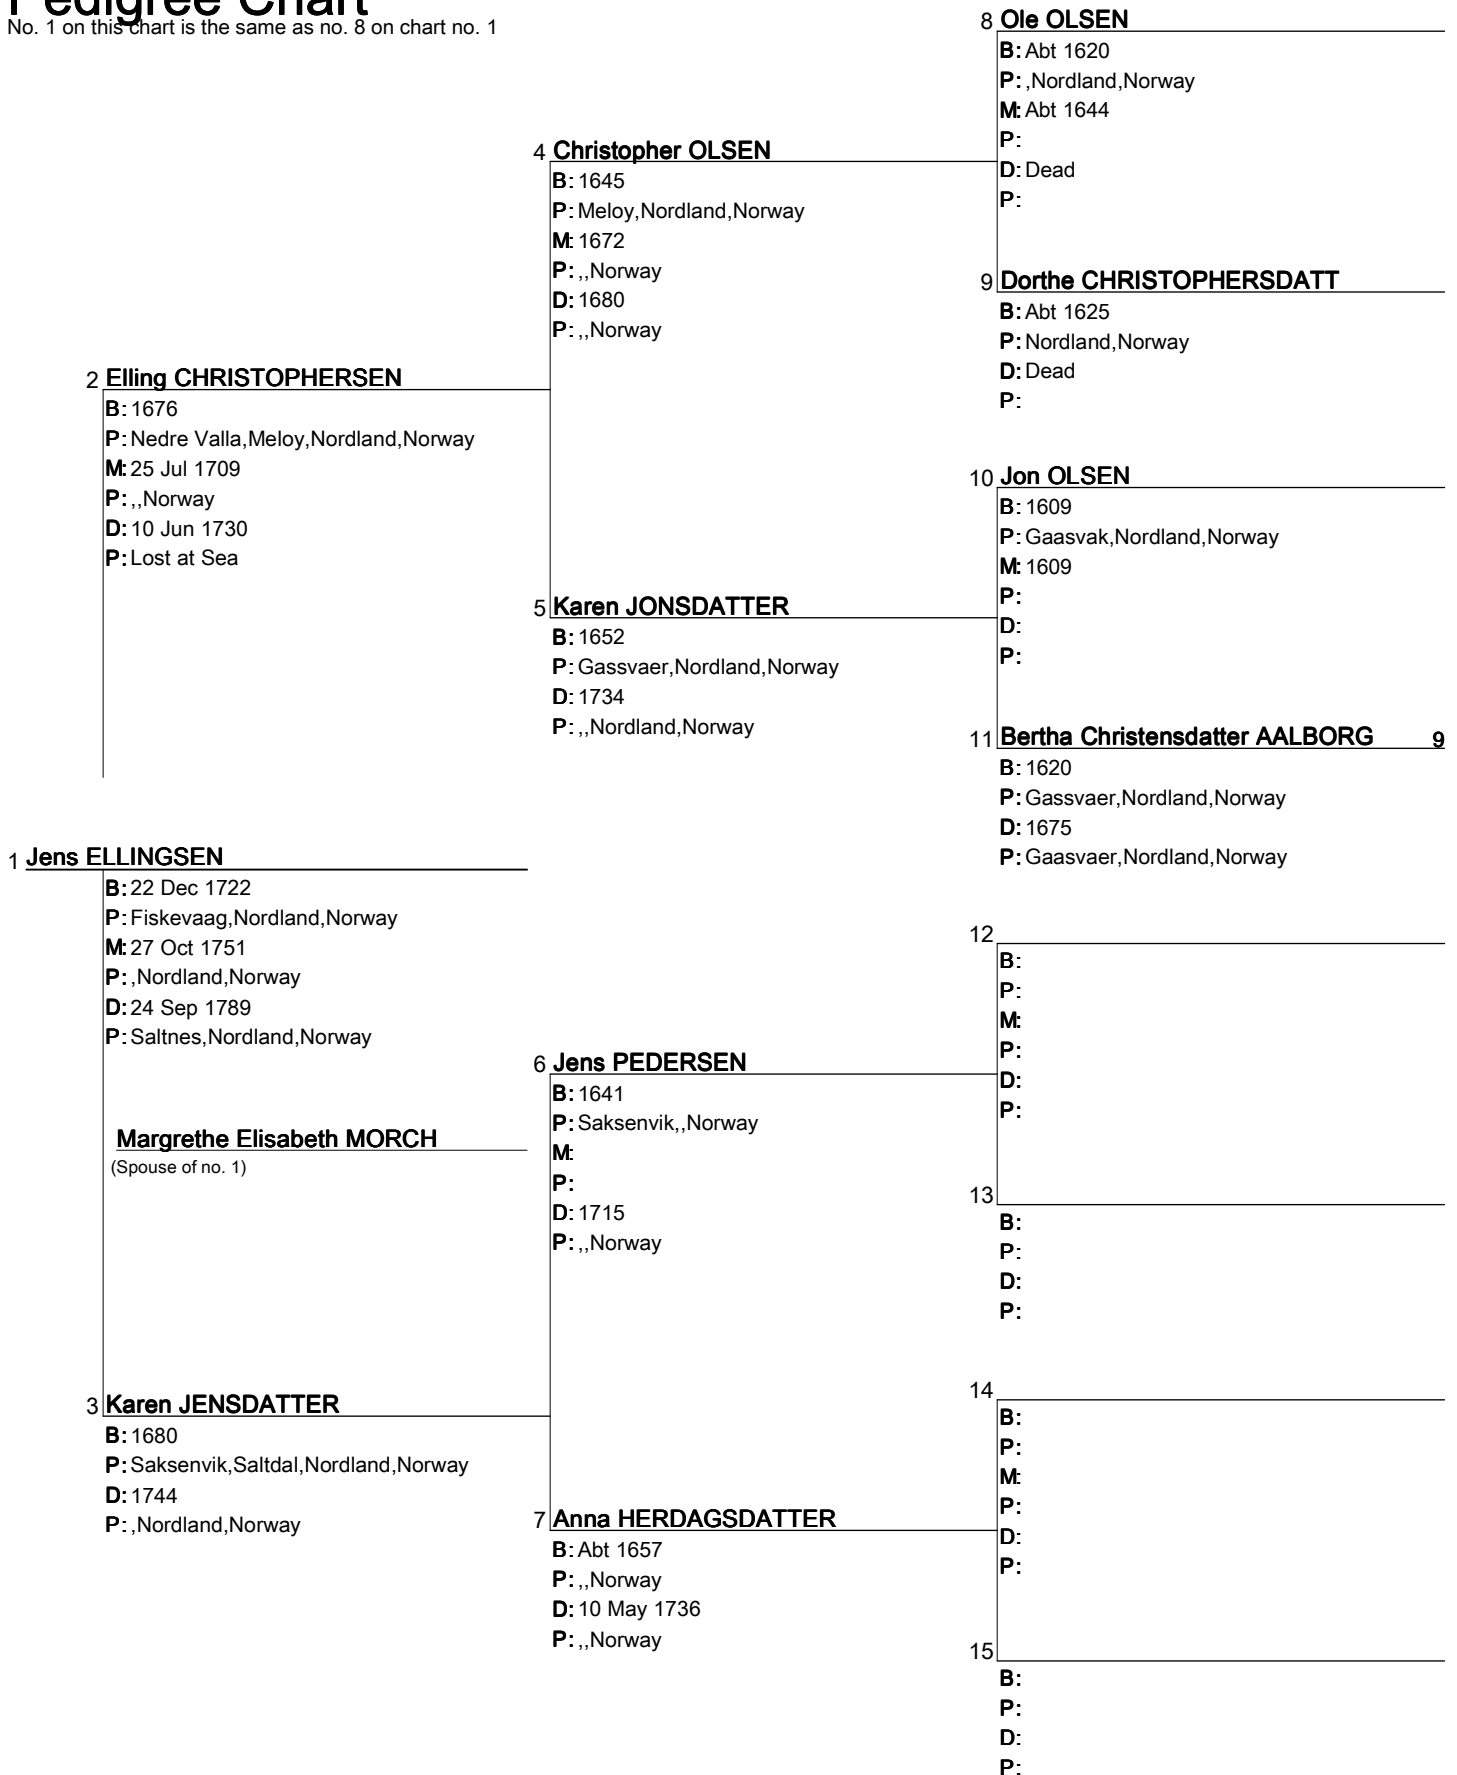

Pedigree Chart

No. 1 on this chart is the same as no. 8 on chart no. 1

Chart no. 2

Pedigree Chart

No. 1 on this chart is the same as no. 9 on chart no. 1

Chart no. 3

2 Abel Abelsen MORCH

B: 1680
P: ,,Norway
M: Abt 1729
P: ,,Norway
D: Dead
P: ,,Dead