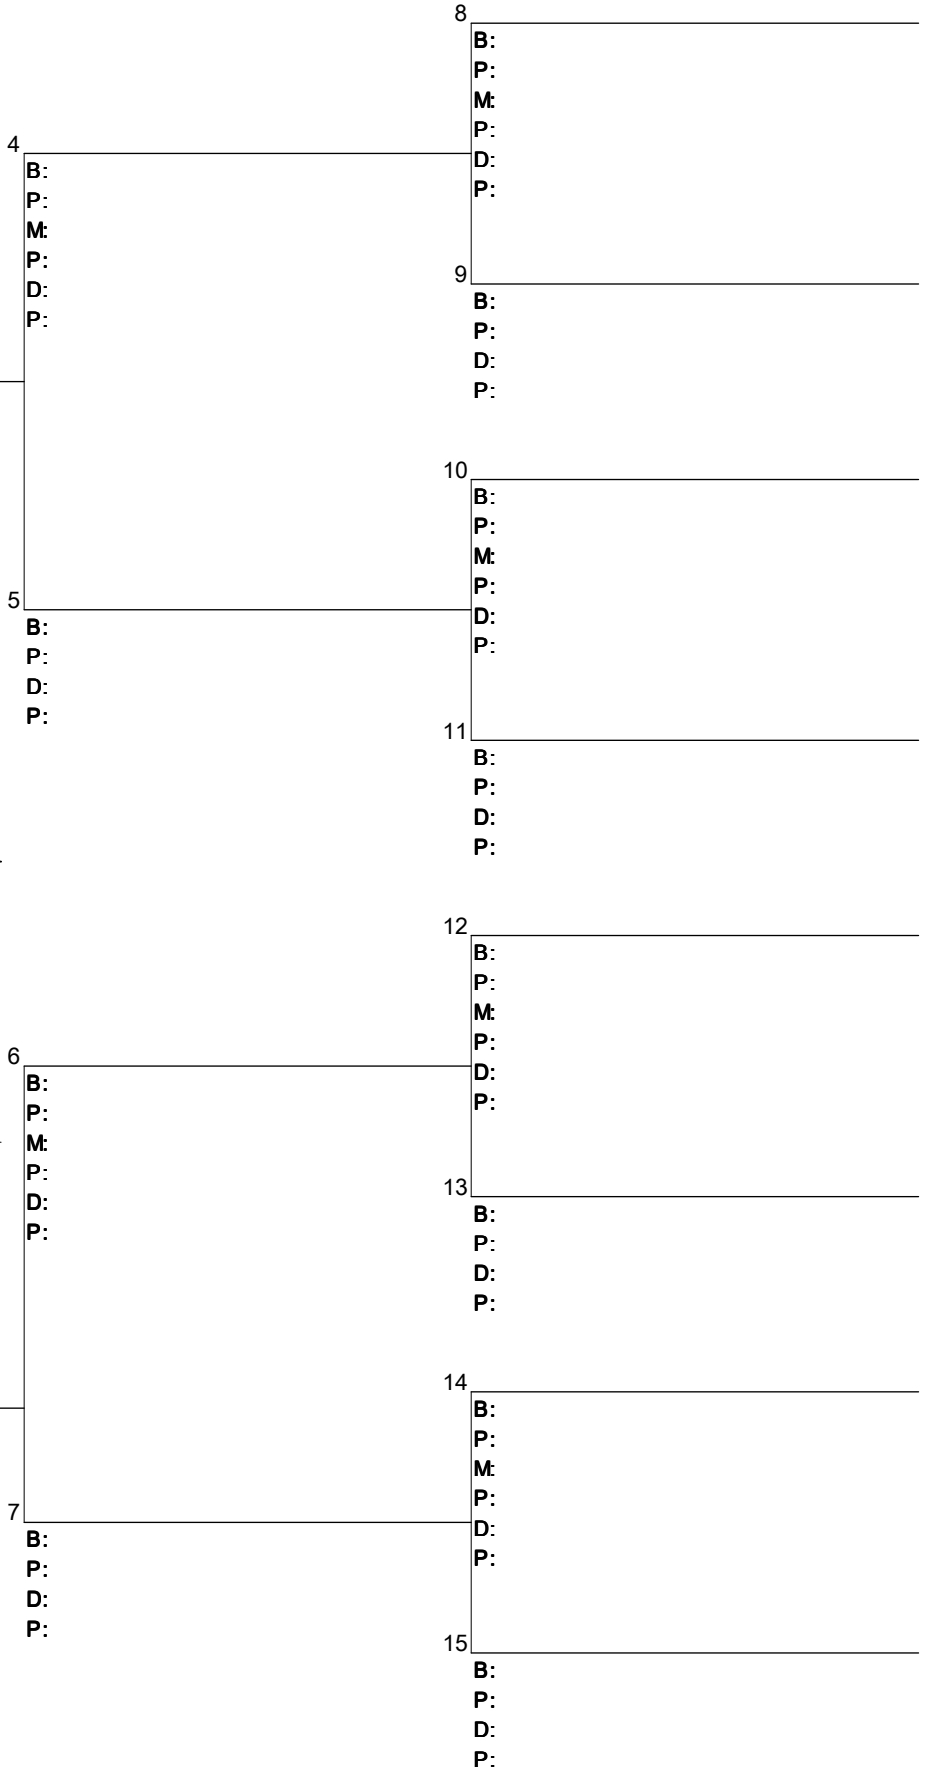

Pedigree Chart

No. 1 on this chart is the same as no. 15 on chart no. 1

2 **Jonas Christensen FALCH**
This person is the same as
no. 10 on chart no. 1

1 **Ane Kirstina FALCH**

B: 1772
P: ., Norway
M: 5 Dec 1793
P: Sortland, Nordland, Norway
D: 1 Sep 1803
P: Hustaad, Nordland, Norway

Christen ELLINGSEN
(Spouse of no. 1)

3 **Karen Scholler Rosenvinge DISHINGTON**
This person is the same as
no. 11 on chart no. 1