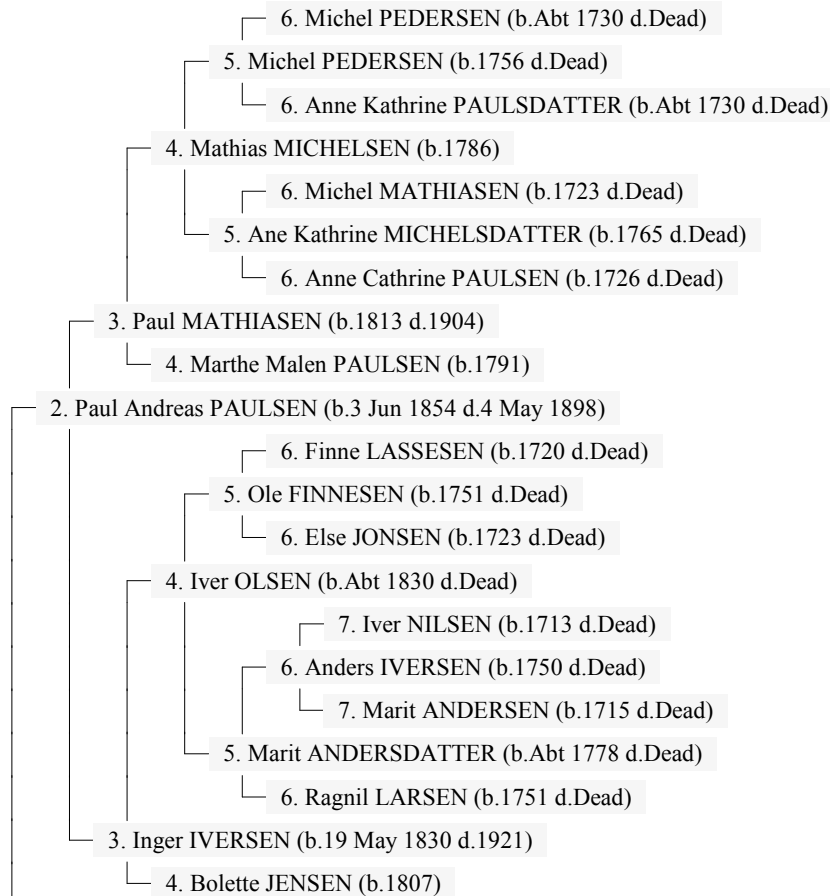

Ancestors of Ingrid Maria Amalie PAULSEN

13 Mar 2004

Page 1

1. Ingrid Maria Amalie PAULSEN (b.8 Jun 1888 d.20 Jan 1963)

Ancestors of Ingrid Maria Amalie PAULSEN

13 Mar 2004

Page 3

- └─ 4. Pauline C. ELLINGSEN (b.2 Aug 1797 d.28 May 1888)
 - └─ 6. Jonas Christensen FALCH (b.21 Jan 1732 d.18 Oct 1781) ** Printed on Page 2 **
- └─ 5. Ane Kirstina FALCH (b.1772 d.1 Sep 1803)
 - └─ 6. Karen Scholler Rosenvinge DISHINGTON (c.21 Nov 1743 d.18 Jan 1831) ** Printed on Page 2 **