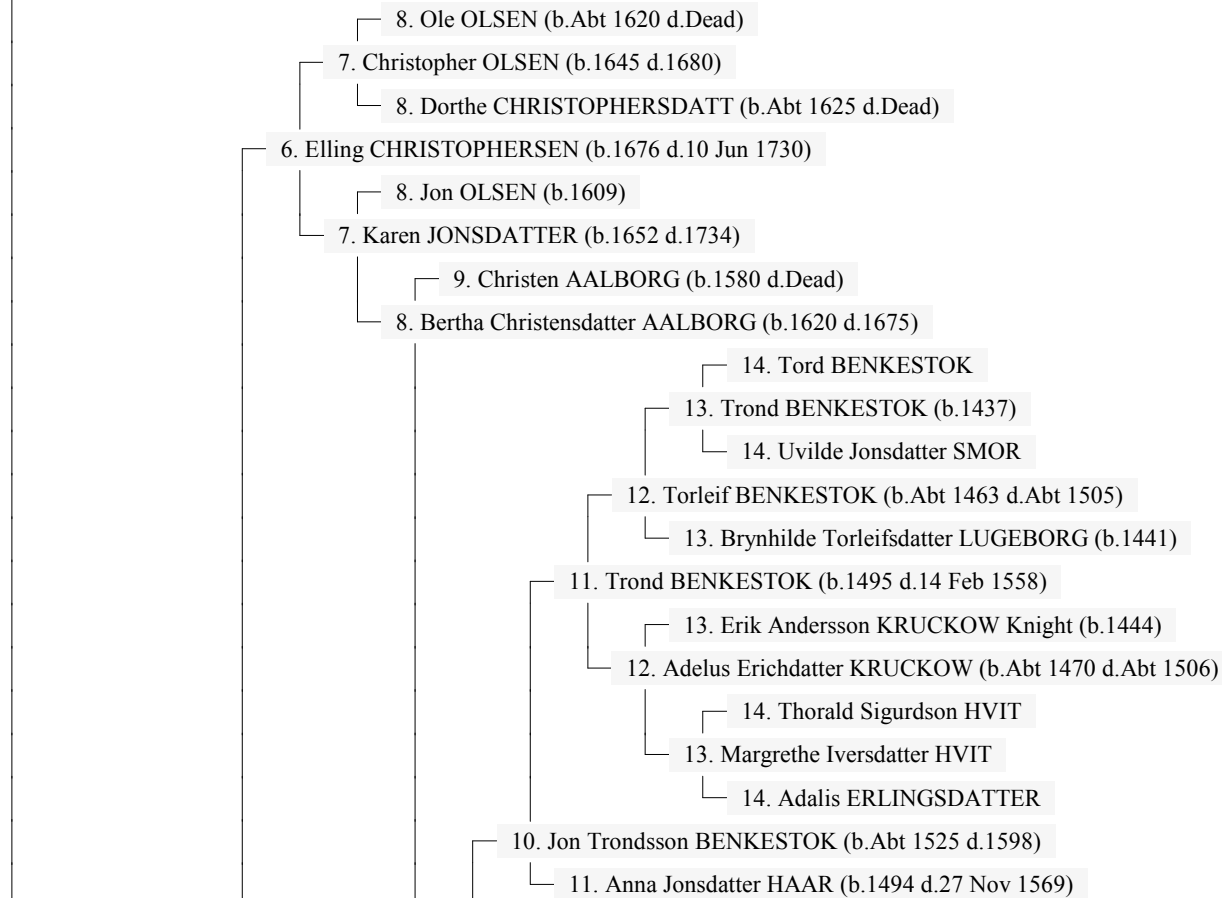

Ancestors of Ingrid Maria Amalie PAULSEN

13 Mar 2004

Page 1

1. Ingrid Maria Amalie PAULSEN (b.8 Jun 1888 d.20 Jan 1963)

Ancestors of Ingrid Maria Amalie PAULSEN

13 Mar 2004

Page 3

- └─ 4. Pauline C. ELLINGSEN (b.2 Aug 1797 d.28 May 1888)
 - └─ 6. Jonas Christensen FALCH (b.21 Jan 1732 d.18 Oct 1781) ** Printed on Page 2 **
- └─ 5. Ane Kirstina FALCH (b.1772 d.1 Sep 1803)
 - └─ 6. Karen Scholler Rosenvinge DISHINGTON (c.21 Nov 1743 d.18 Jan 1831) ** Printed on Page 2 **