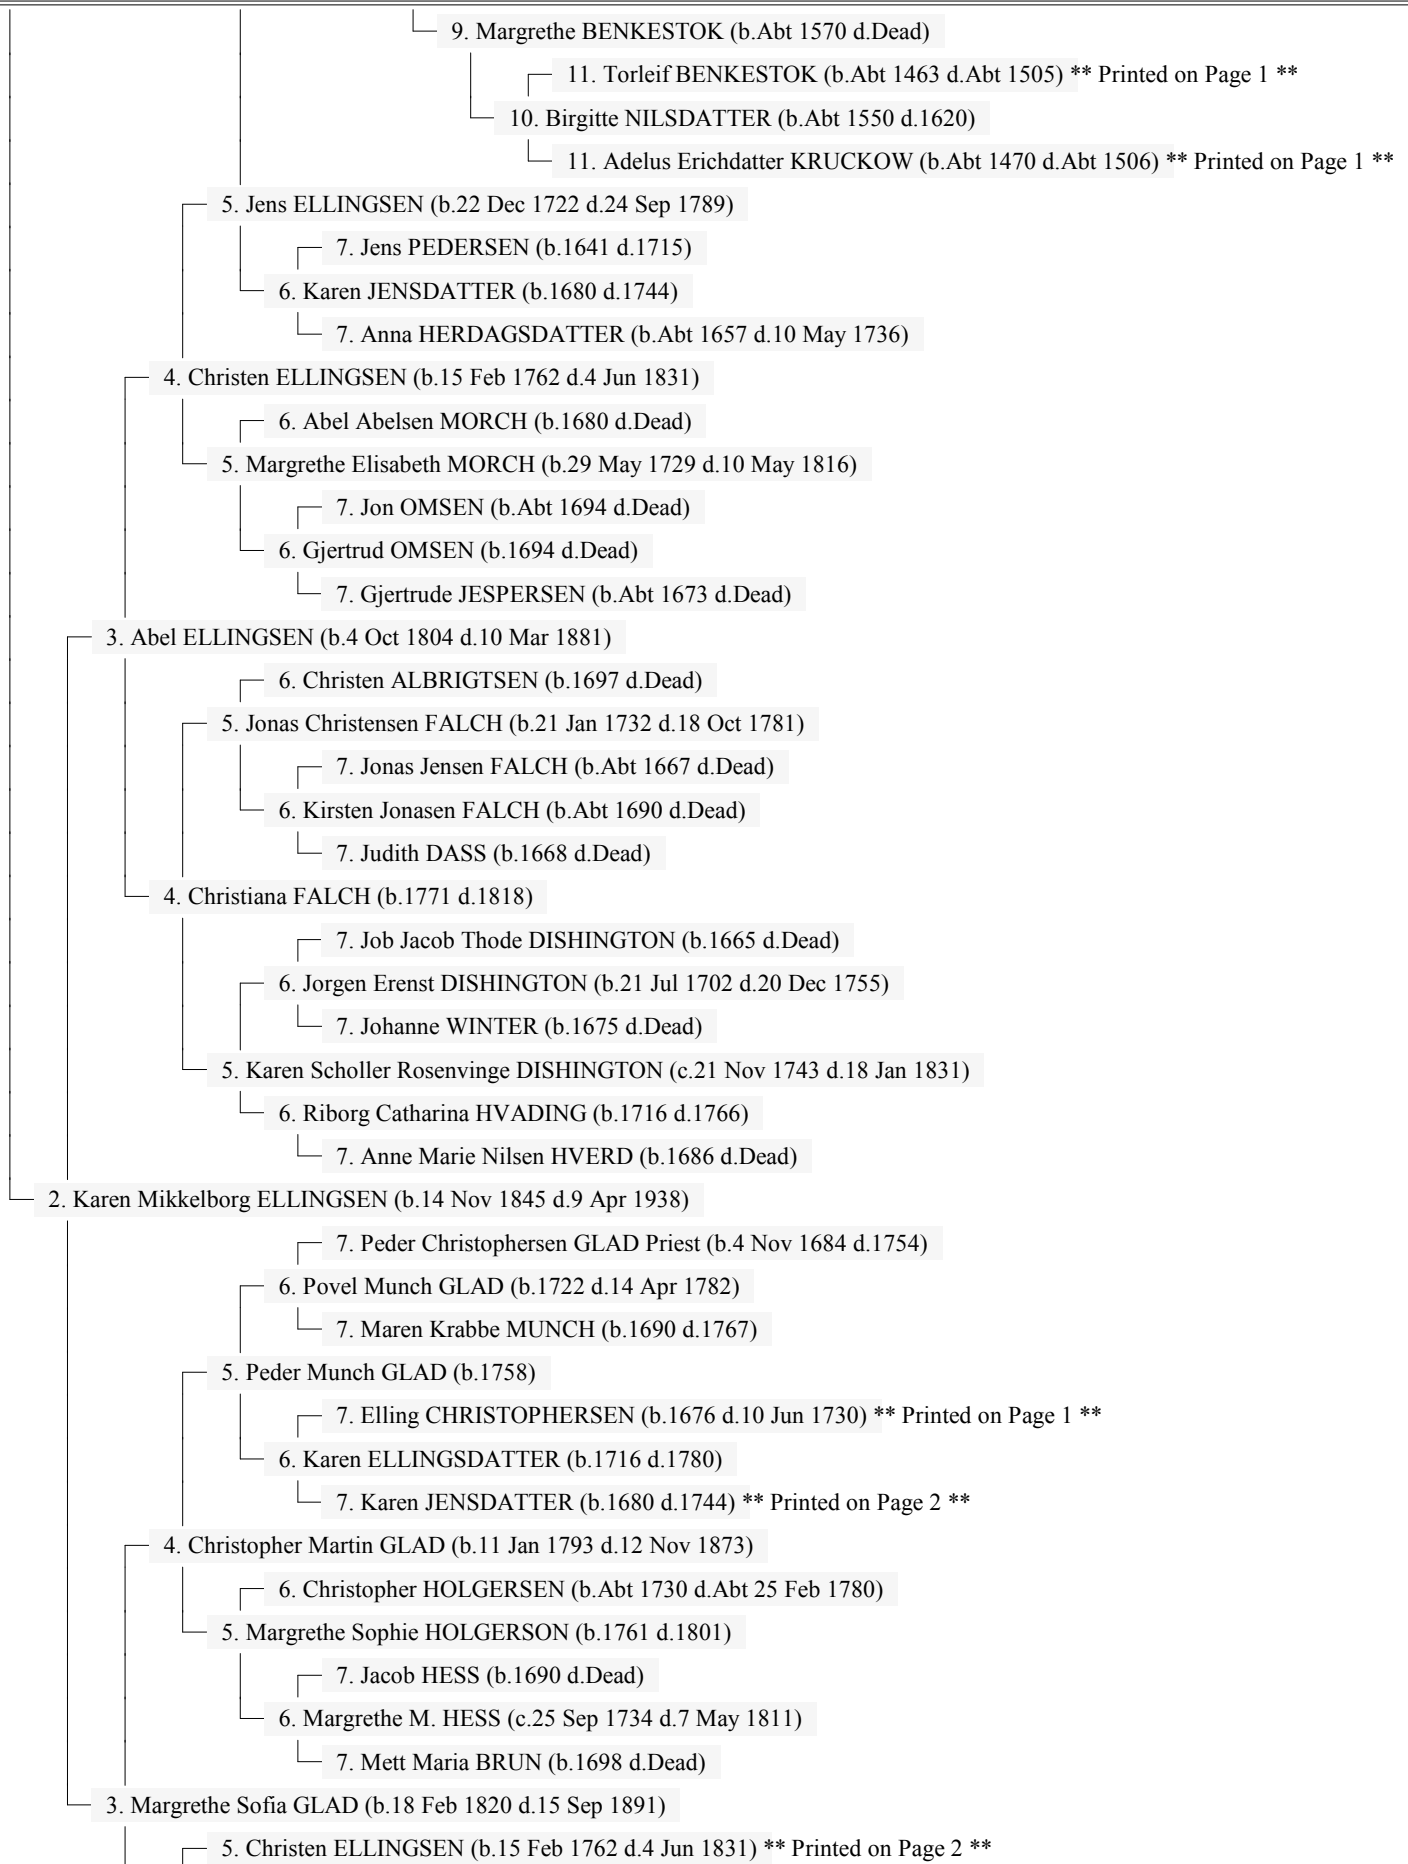

Ancestors of Erling Christian PAULSEN

13 Mar 2004

Page 2