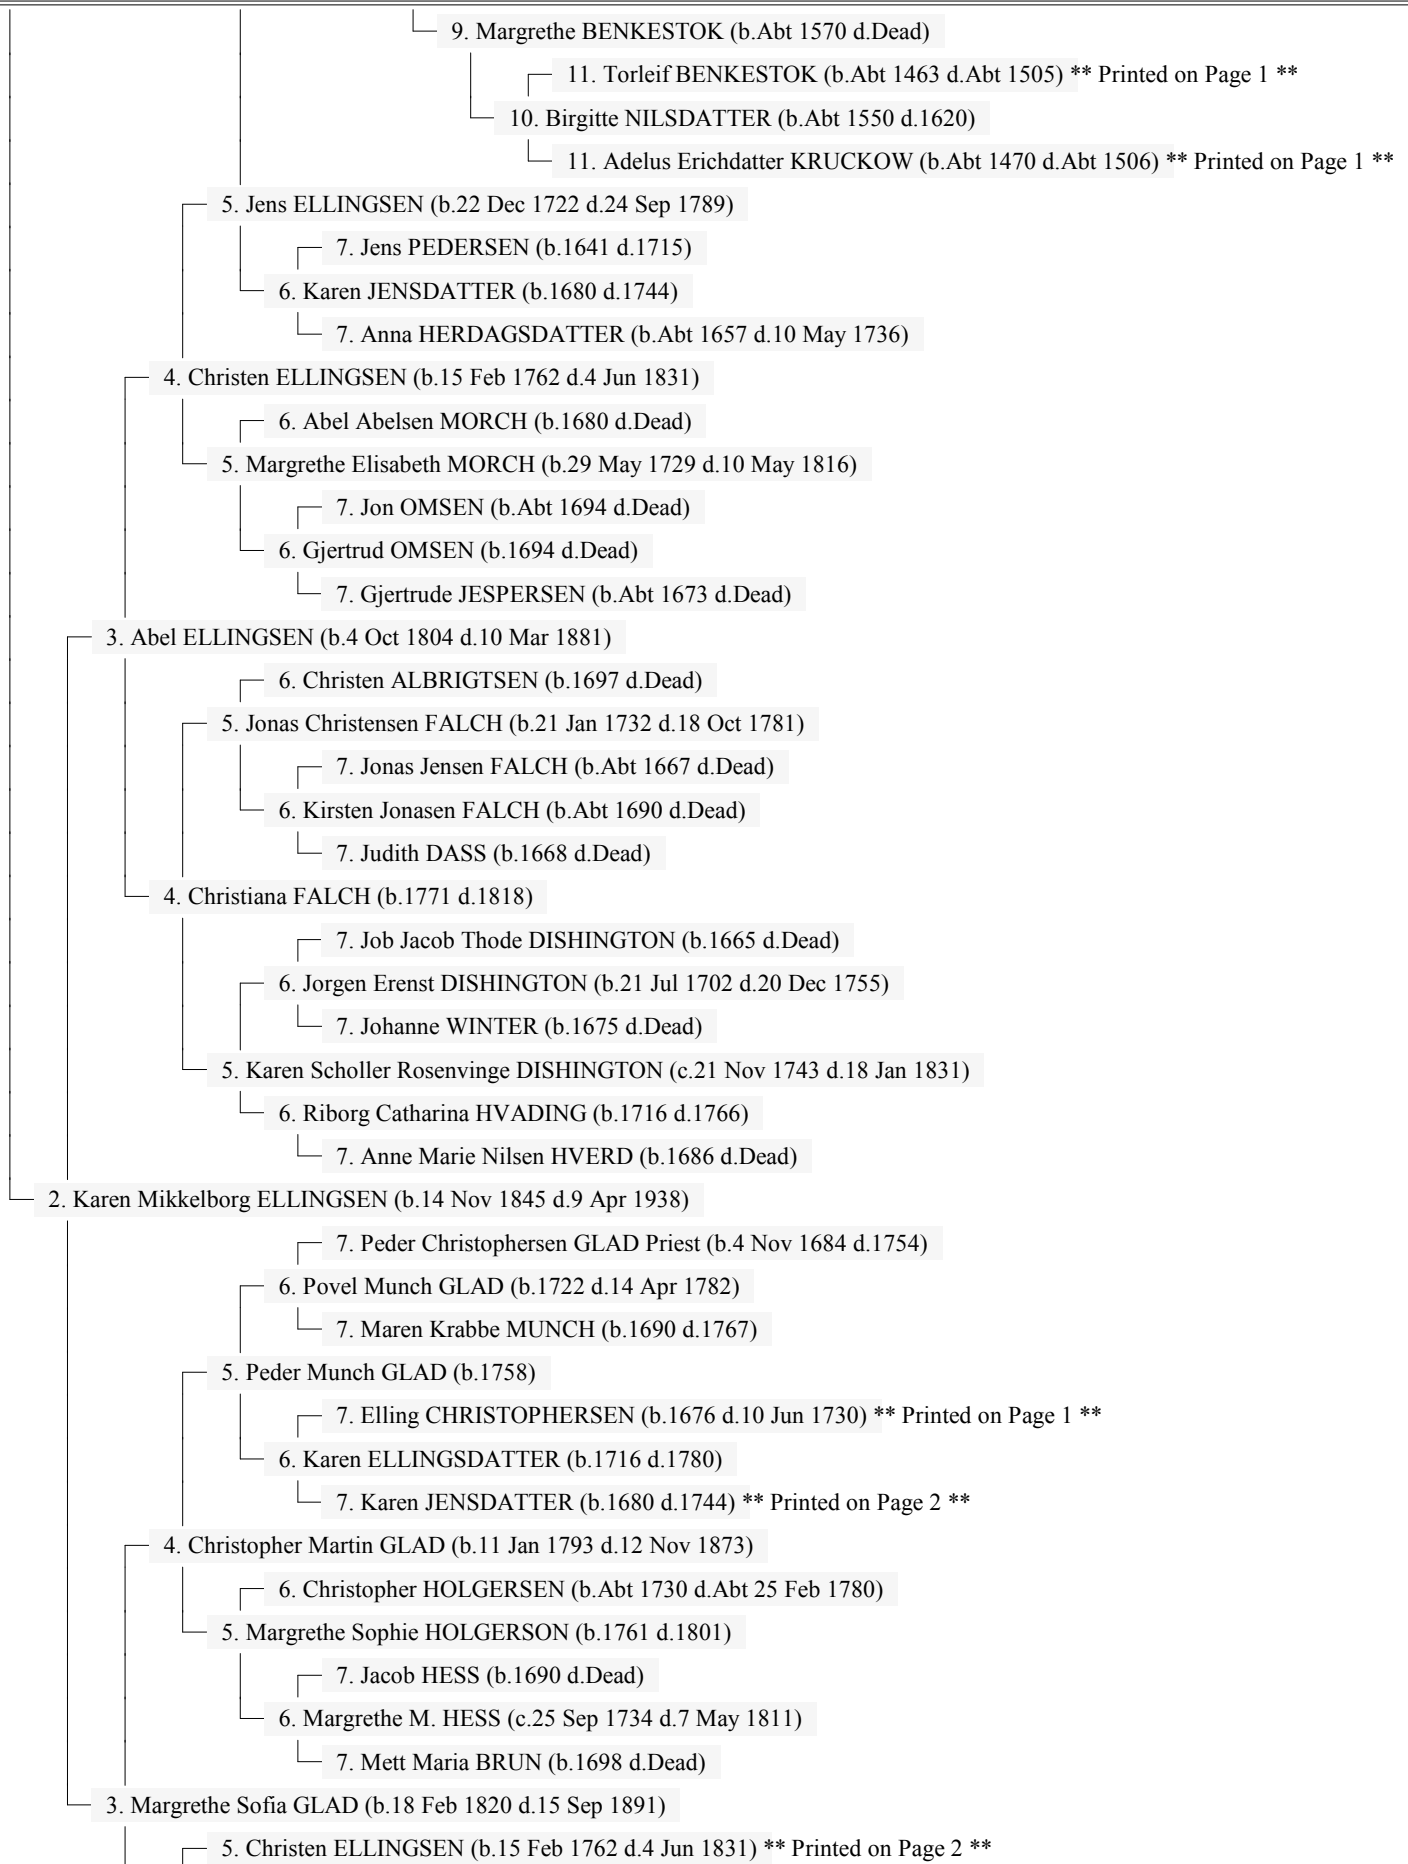

Ancestors of Abel Magnus PAULSEN

13 Mar 2004

Page 1

1. Abel Magnus PAULSEN (b. 6 Nov 1884 d. 28 Dec 1963)

Ancestors of Abel Magnus PAULSEN

13 Mar 2004

Page 2

Ancestors of Abel Magnus PAULSEN