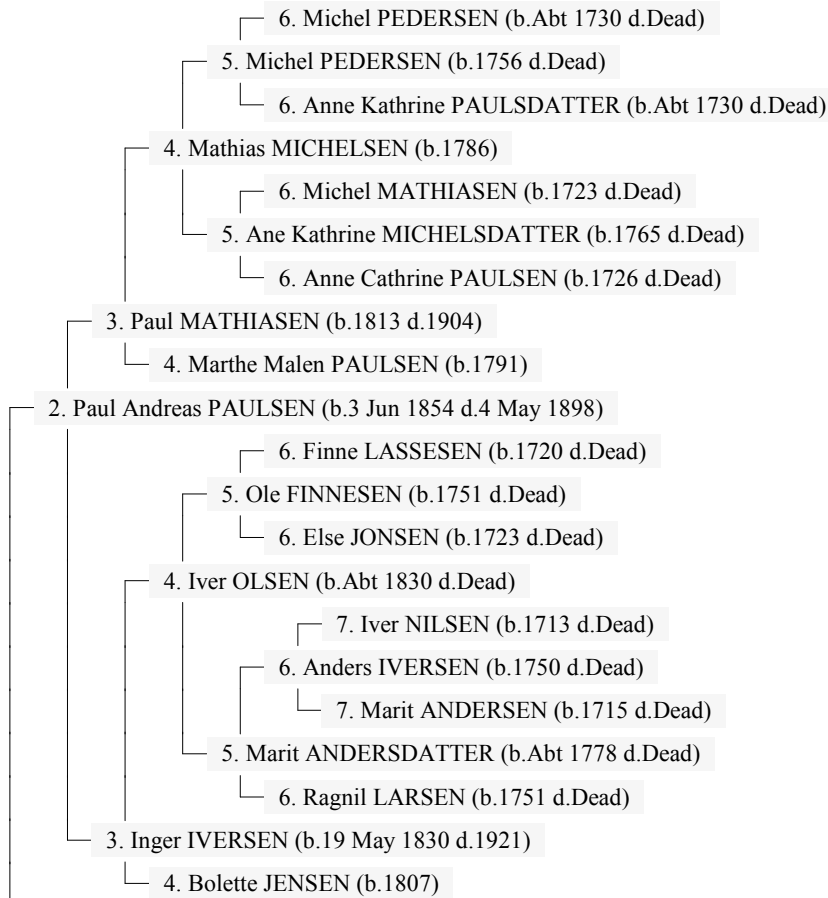

Ancestors of Abel Magnus PAULSEN

13 Mar 2004

Page 1

1. Abel Magnus PAULSEN (b. 6 Nov 1884 d. 28 Dec 1963)

Ancestors of Abel Magnus PAULSEN

13 Mar 2004

Page 2

Ancestors of Abel Magnus PAULSEN