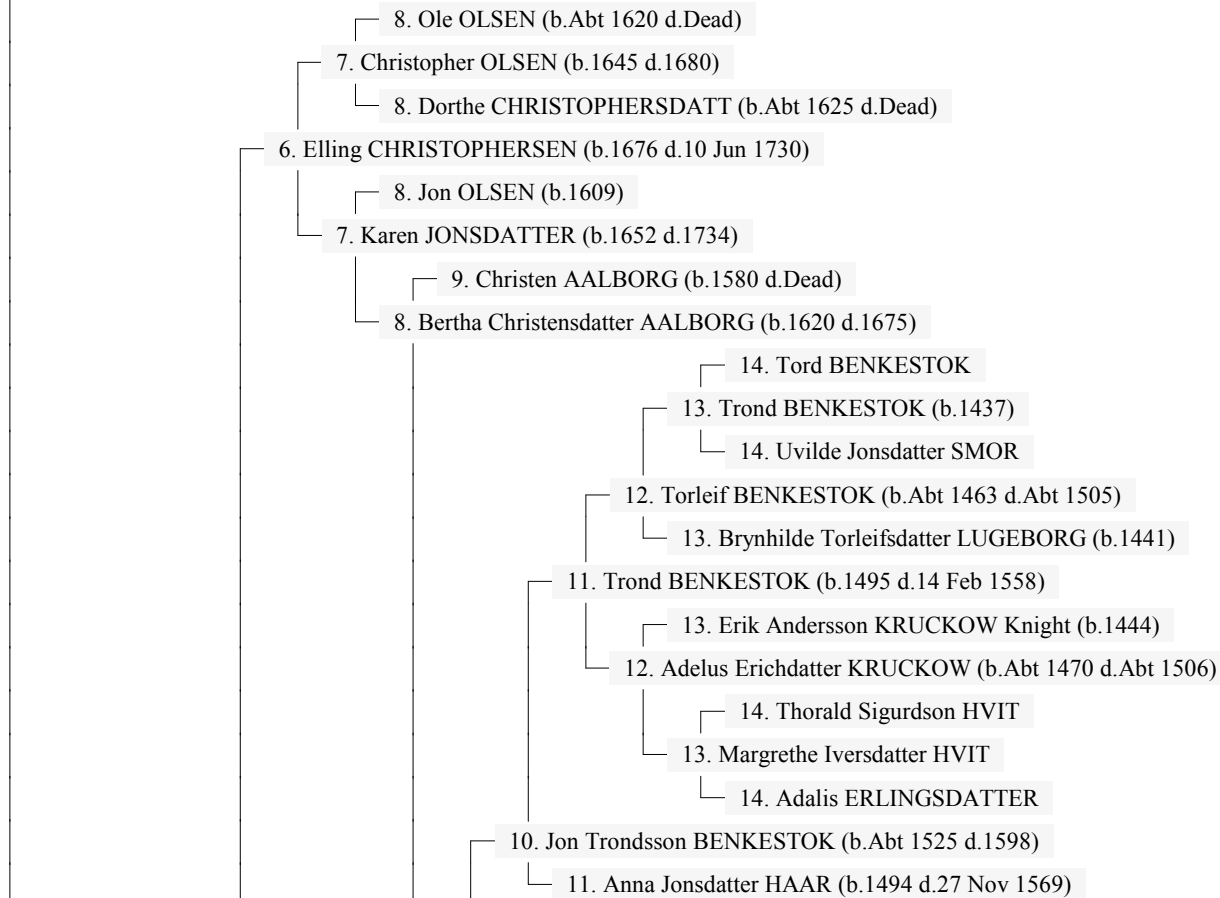

Ancestors of Abel Magnus PAULSEN

13 Mar 2004

Page 1

1. Abel Magnus PAULSEN (b. 6 Nov 1884 d. 28 Dec 1963)

Ancestors of Abel Magnus PAULSEN

13 Mar 2004

Page 2

Ancestors of Abel Magnus PAULSEN